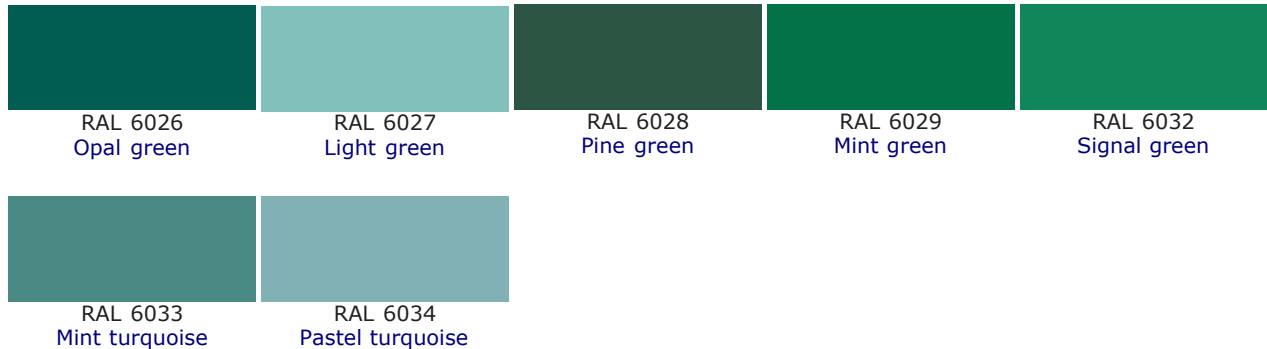

The colors depicted on the following chart are for guidance only. Displayed colors will depend on your printer, monitor, and browser.

Yellows

				
RAL 1000 Green beige	RAL 1001 Beige	RAL 1002 Sand yellow	RAL 1003 Signal yellow	RAL 1004 Golden yellow
				
RAL 1005 Honey yellow	RAL 1006 Maize yellow	RAL 1007 Daffodil yellow	RAL 1011 Brown beige	RAL 1012 Lemon yellow
				
RAL 1013 Oyster white	RAL 1014 Ivory	RAL 1015 Light ivory	RAL 1016 Sulphur yellow	RAL 1017 Saffron yellow
				
RAL 1018 Zinc yellow	RAL 1019 Grey beige	RAL 1020 Olive yellow	RAL 1021 Rape yellow	RAL 1023 Traffic yellow
				
RAL 1024 Ochre yellow	RAL 1027 Curry	RAL 1028 Melon yellow	RAL 1032 Broom yellow	RAL 1033 Dahlia yellow
				
RAL 1034 Pastel yellow	RAL 1037 Sun yellow			

The colors depicted on the following chart are for guidance only. Displayed colors will depend on your printer, monitor, and browser.

Reds

Violets

Blues

The colors depicted on the following chart are for guidance only. Displayed colors will depend on your printer, monitor, and browser.

Blues Continued

Greens

The colors depicted on the following chart are for guidance only. Displayed colors will depend on your printer, monitor, and browser.

Greens Continued

Greys

The colors depicted on the following chart are for guidance only. Displayed colors will depend on your printer, monitor, and browser.

Greys Continued

Browns

Blacks and Whites