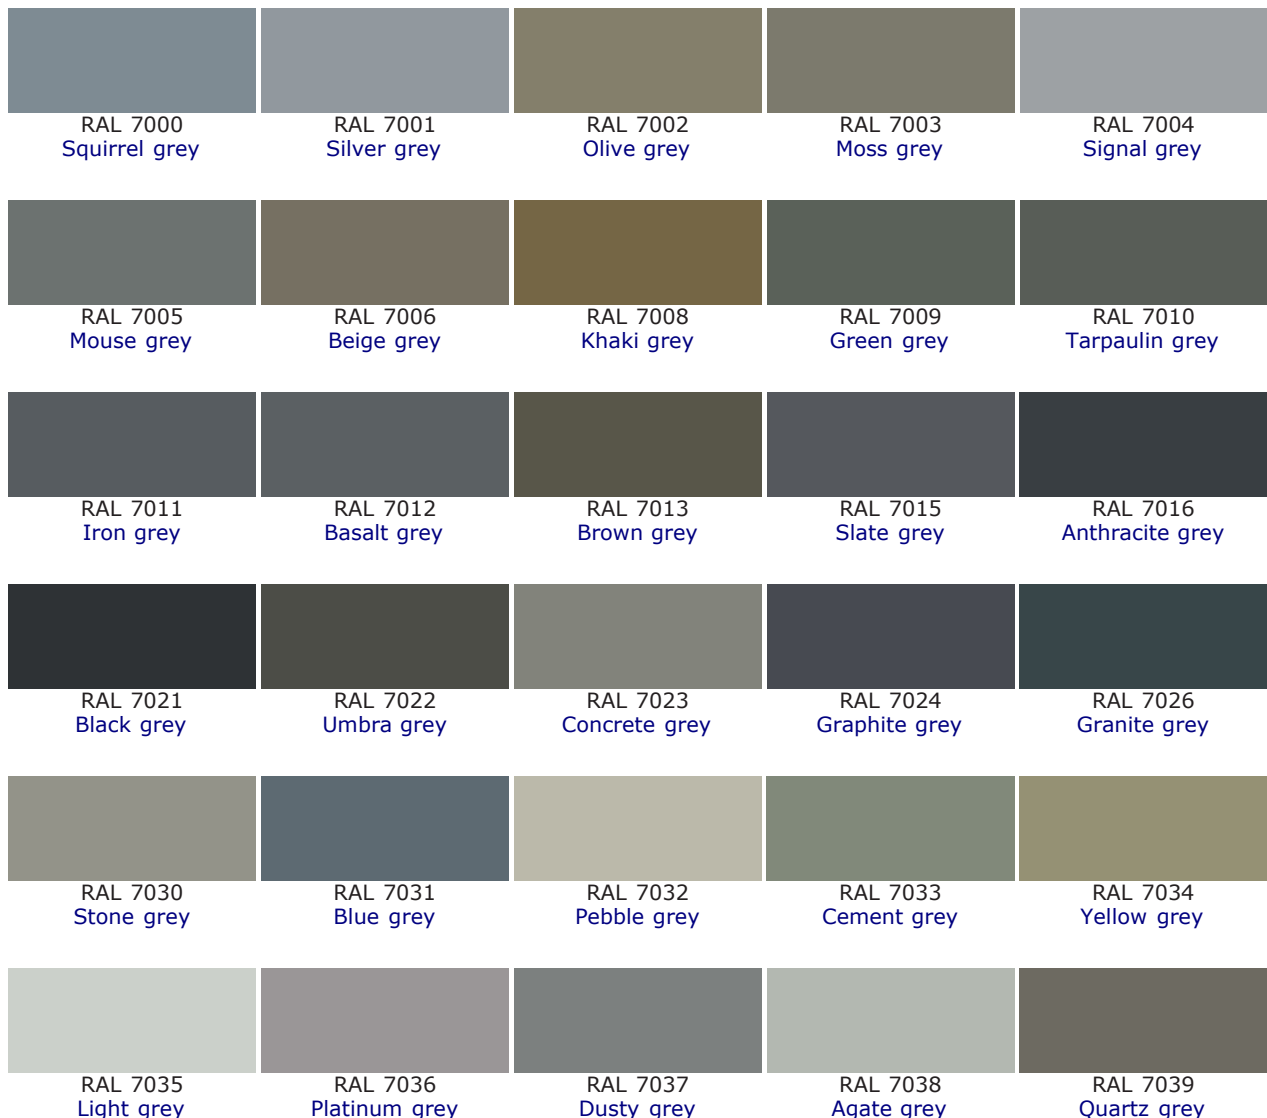

The colors depicted on the following chart are for guidance only. Displayed colors will depend on your printer, monitor, and browser.

Yellows

				
RAL 1000 Green beige	RAL 1001 Beige	RAL 1002 Sand yellow	RAL 1003 Signal yellow	RAL 1004 Golden yellow
				
RAL 1005 Honey yellow	RAL 1006 Maize yellow	RAL 1007 Daffodil yellow	RAL 1011 Brown beige	RAL 1012 Lemon yellow
				
RAL 1013 Oyster white	RAL 1014 Ivory	RAL 1015 Light ivory	RAL 1016 Sulphur yellow	RAL 1017 Saffron yellow
				
RAL 1018 Zinc yellow	RAL 1019 Grey beige	RAL 1020 Olive yellow	RAL 1021 Rape yellow	RAL 1023 Traffic yellow
				
RAL 1024 Ochre yellow	RAL 1027 Curry	RAL 1028 Melon yellow	RAL 1032 Broom yellow	RAL 1033 Dahlia yellow
				
RAL 1034 Pastel yellow	RAL 1037 Sun yellow			

The colors depicted on the following chart are for guidance only. Displayed colors will depend on your printer, monitor, and browser.

Reds

Violets

Blues

The colors depicted on the following chart are for guidance only. Displayed colors will depend on your printer, monitor, and browser.

Blues Continued

Greens

The colors depicted on the following chart are for guidance only. Displayed colors will depend on your printer, monitor, and browser.

Greens Continued

Greys

The colors depicted on the following chart are for guidance only. Displayed colors will depend on your printer, monitor, and browser.

Greys Continued

Browns

Blacks and Whites