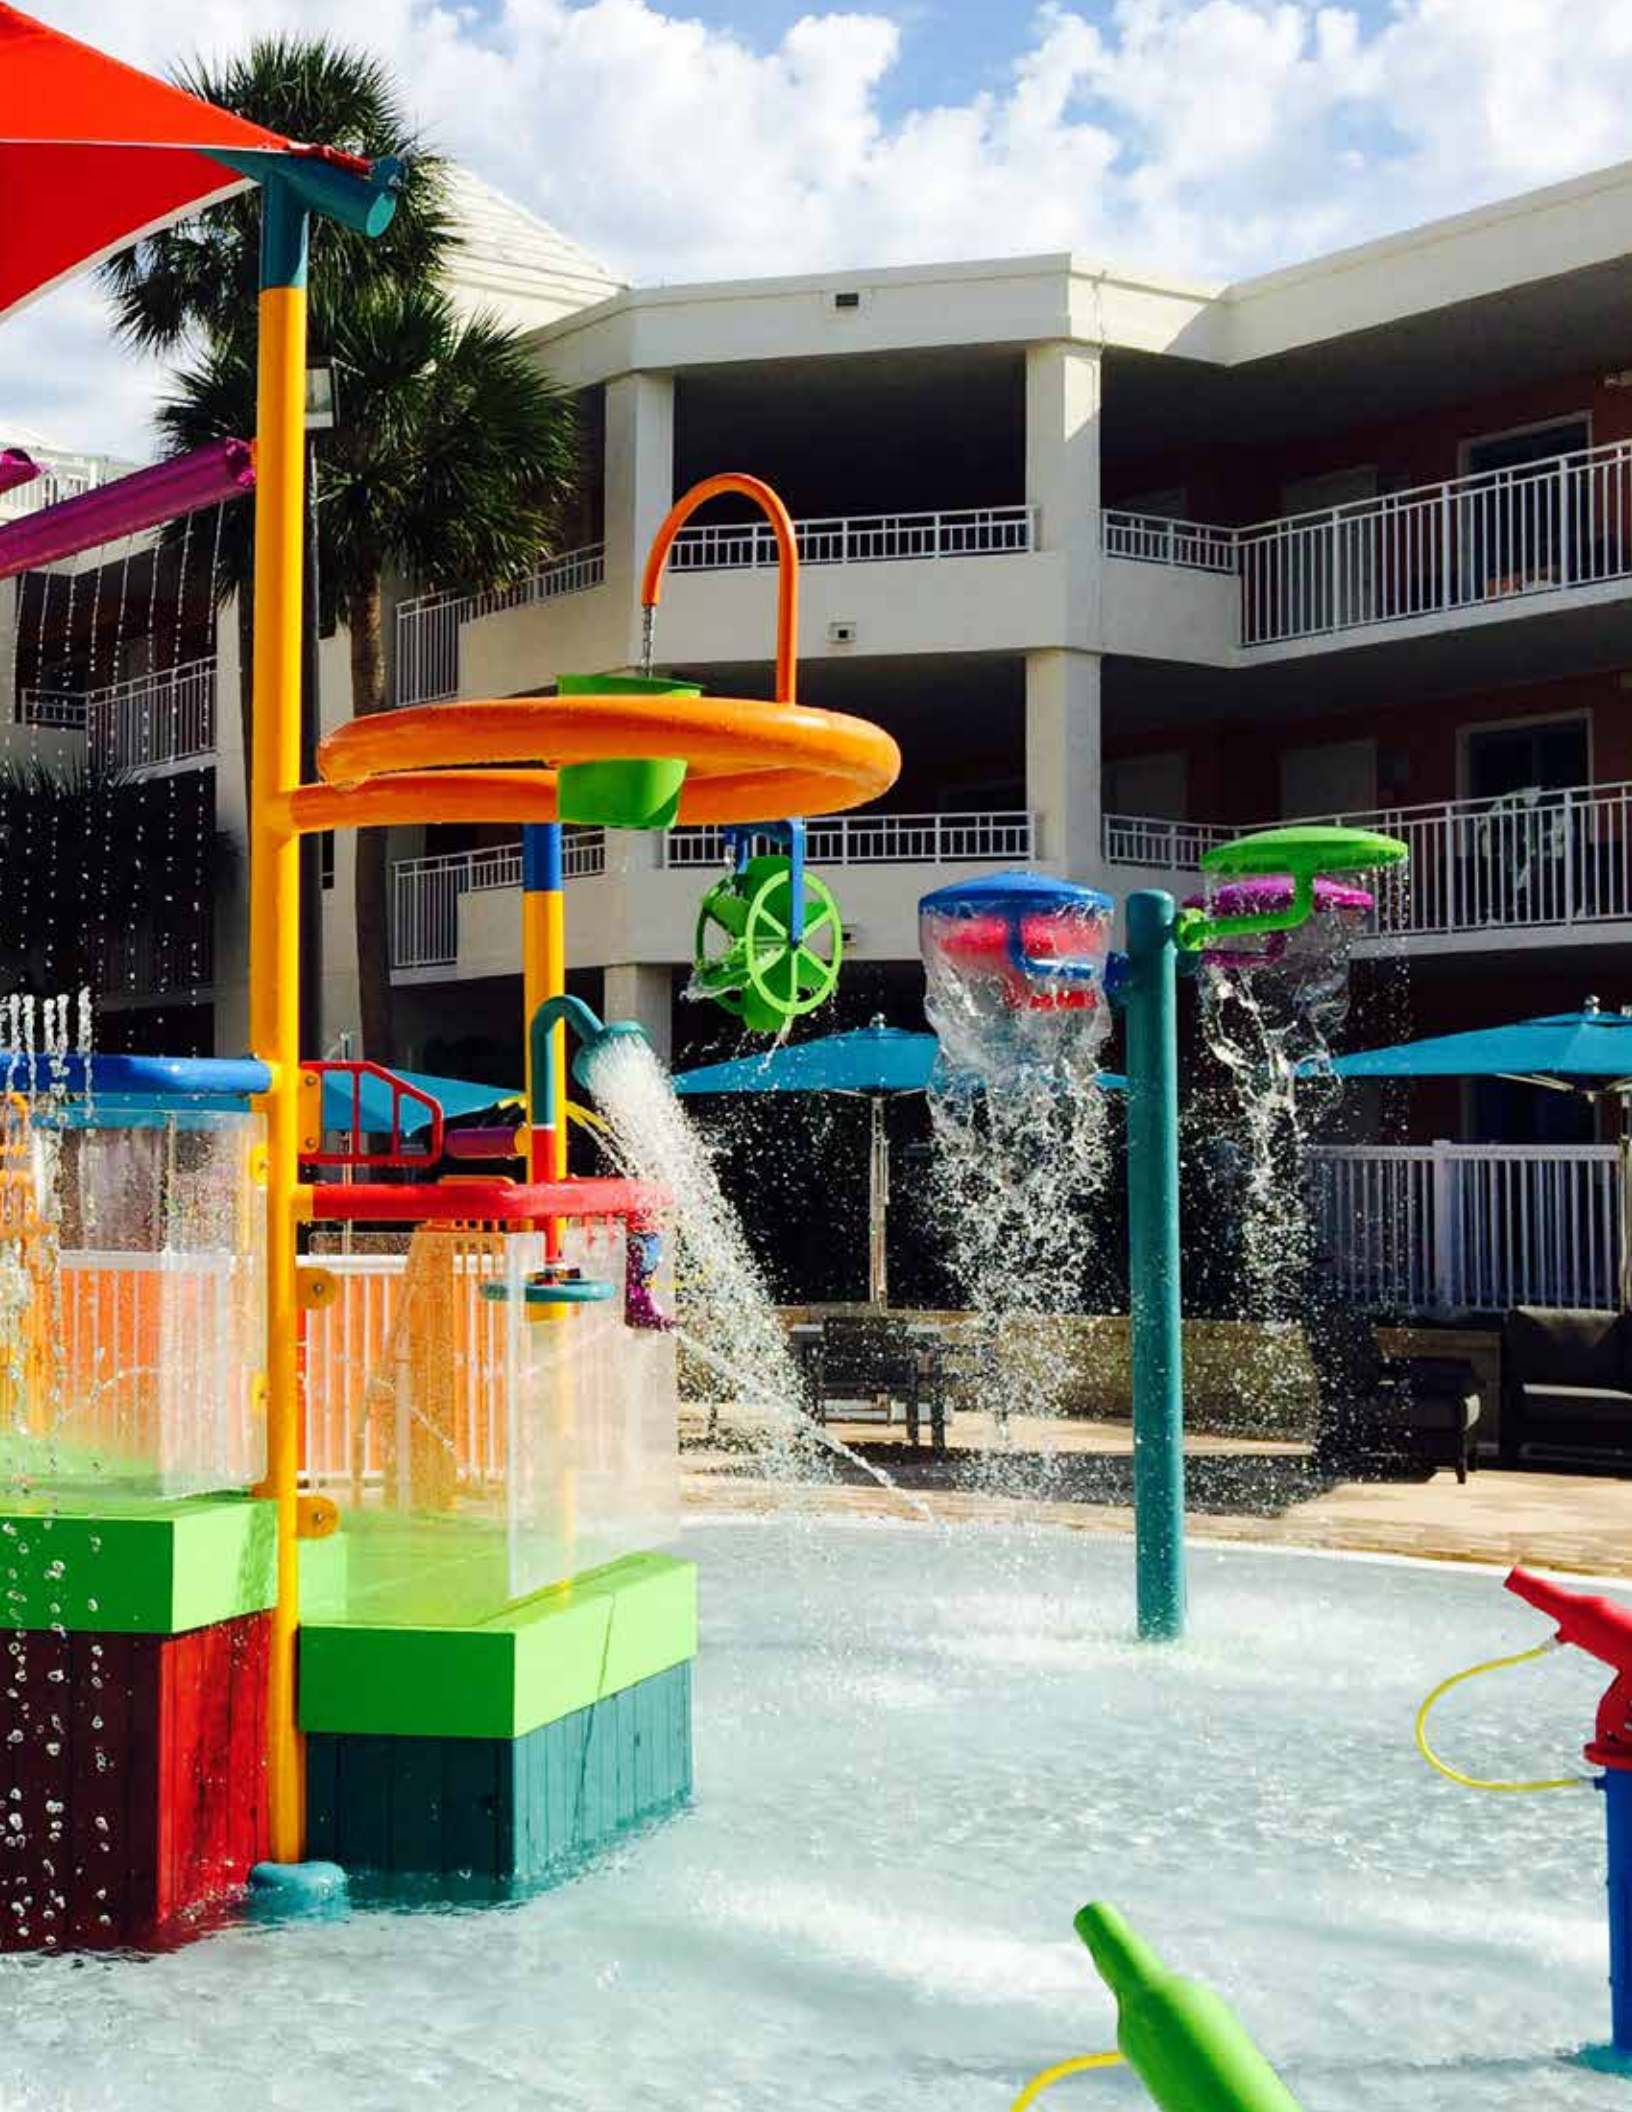

Country Cascades Waterpark Resort - Pigeon Forge, Tennessee

Embassy Suites - Lake Buena Vista, Florida

Omni Rancho Las Palmas Resort - Rancho Mirage, California

London Bridge Resort - Lake Havasu City, Arizona

Splash Bowls

A thrill ride with a mini-game. How many revolutions can you make? Our Splash Bowls are a quintessential water attraction for thrill seekers of all ages. Starting out as a fast body slide, guests ride into a large bowl, where they can test their riding technique to see how many times they can ride around before plunging into the pool below.